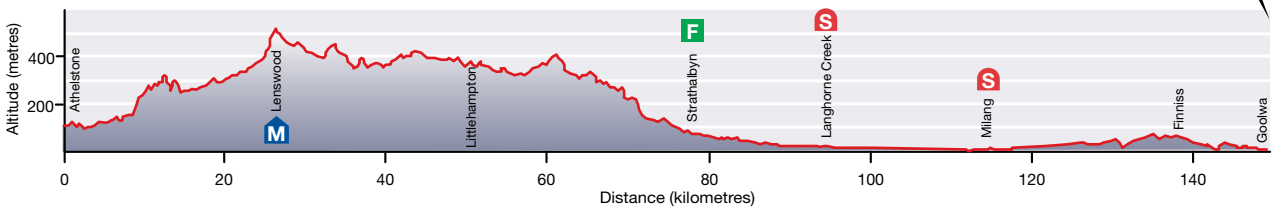

# Stage 4 and Mutual Community Challenge Tour Norwood to Goolwa - 149.5km Friday 22 January 2010

**STAGE 4 - Profile**

Host Councils:

City of  
Norwood  
Payneham  
& St Peters